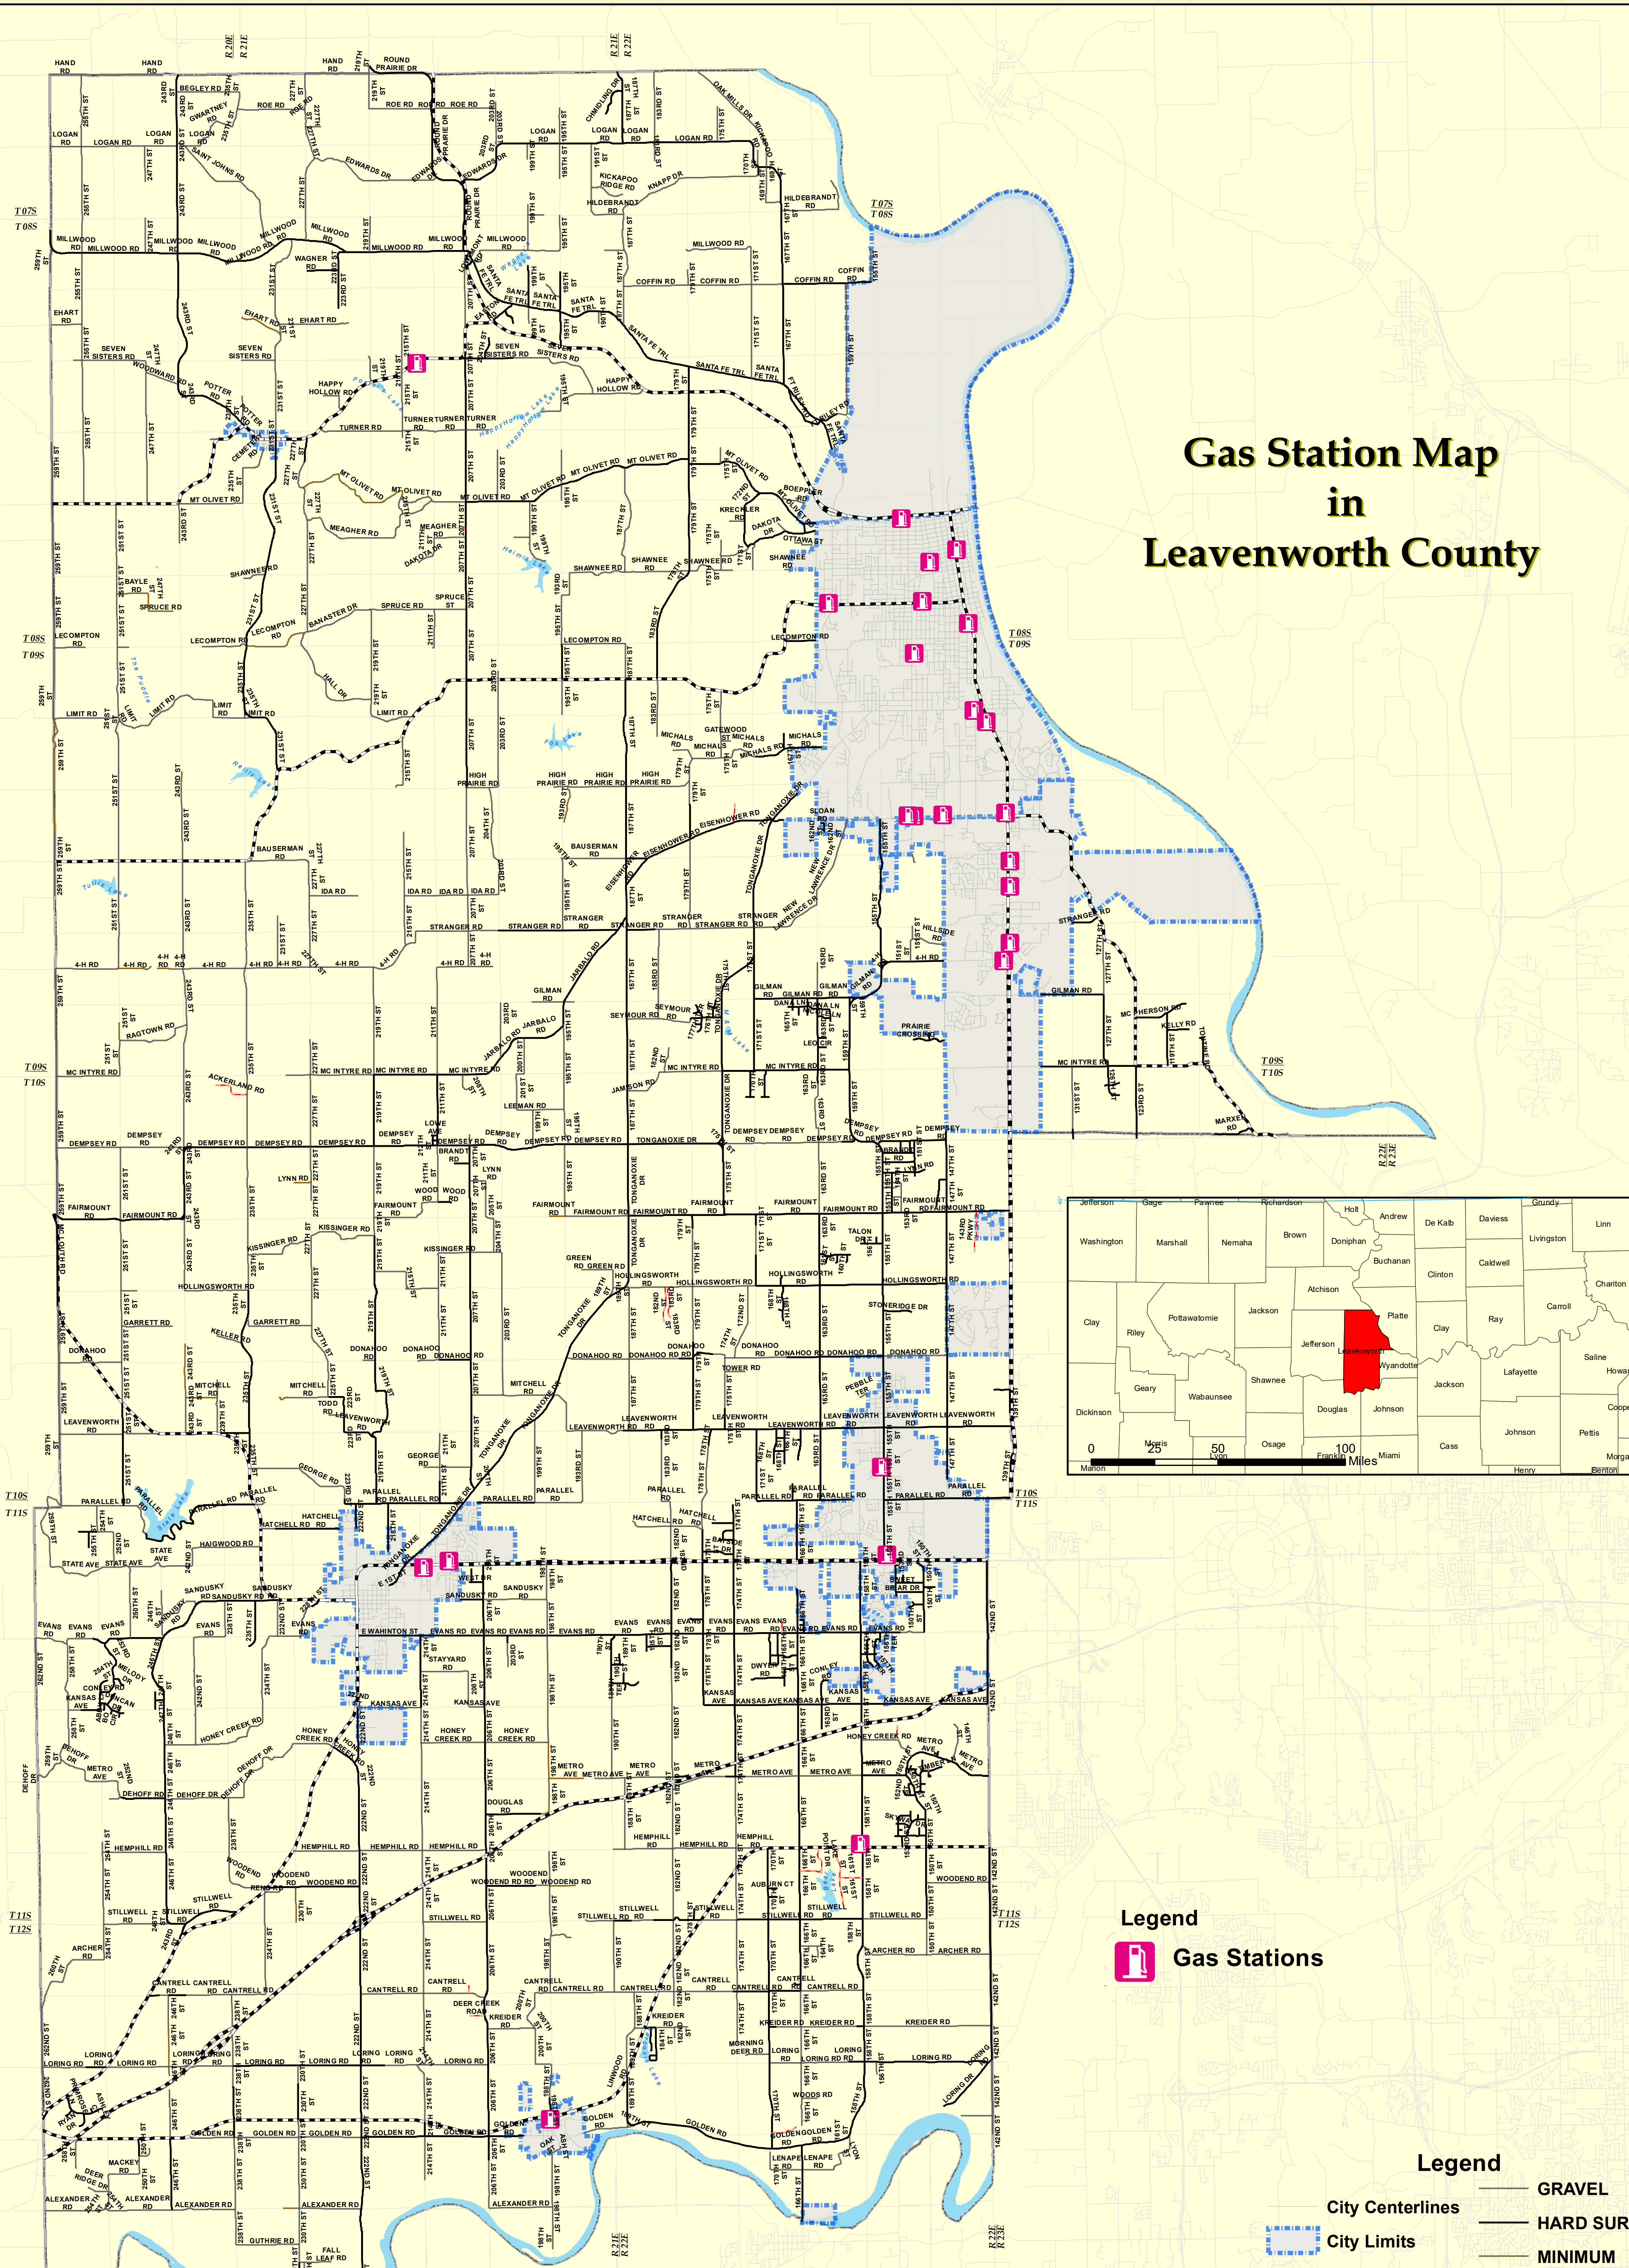

LEAVENWORTH COUNTY KANSAS 2025

Gas Station Map in Leavenworth County

Legend

- Gas Stations

Legend

- City Centerlines
- City Limits
- Sections
- County Boundary
- GRAVEL
- HARD SURFACE
- MINIMUM
- PRIVATE
- State Maintained

Projection: NAD 1983 State Plane Kansas 1501 (US Feet)
 Disclaimer: Map is projected in real-world coordinates.
 However, it is not intended for legal purposes.
 Measurement accuracy is not guaranteed.