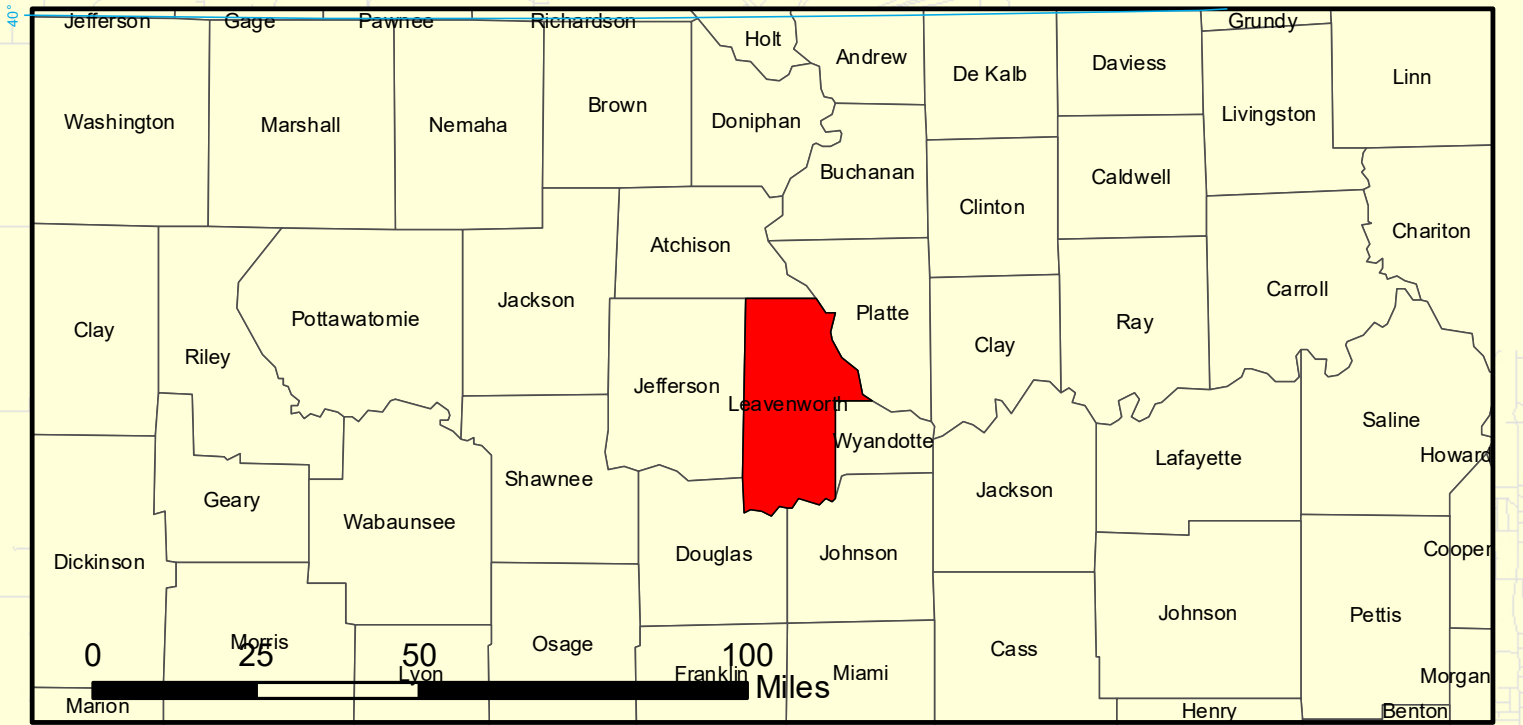

LEAVENWORTH COUNTY KANSAS 2025

Gas Station Map in Leavenworth County

Legend

- Gas Stations

Legend

- City Centerlines
- City Limits
- Sections
- County Boundary
- GRAVEL
- HARD SURFACE
- MINIMUM
- PRIVATE
- State Maintained

Projection: NAD 1983 State Plane Kansas 1501 (US Feet)
 Disclaimer: Map is projected in real-world coordinates.
 However, it is not intended for legal purposes.
 Measurement accuracy is not guaranteed.